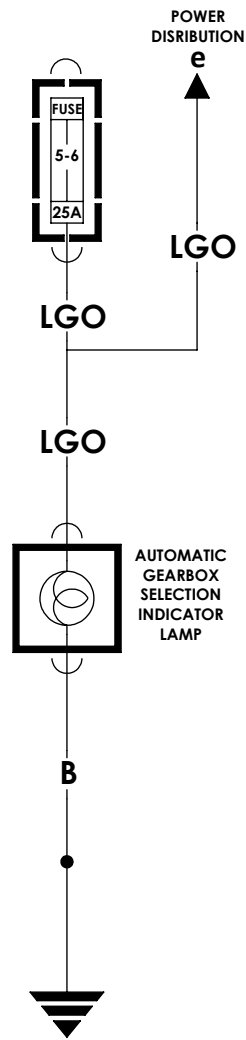

**HEATER CIRCUIT
86M2571**

**AUTOMATIC GEARBOX
SELECTOR
ILLUMINATION CIRCUIT
86M2572**

P	PURPLE	B	BLACK
R	RED	G	GREEN
S	SLATE	K	PINK
U	BLUE	LG	LIGHT GREEN
W	WHITE	N	BROWN
Y	YELLOW	O	ORANGE

**ROVER
MINI REPAIR MANUAL
1992 - 1996
AKM7169**

**SECTION: ELECTRICAL
PAGE: 17**

**SHEET SIZE:
8-1/2" X 11" AT 100%**