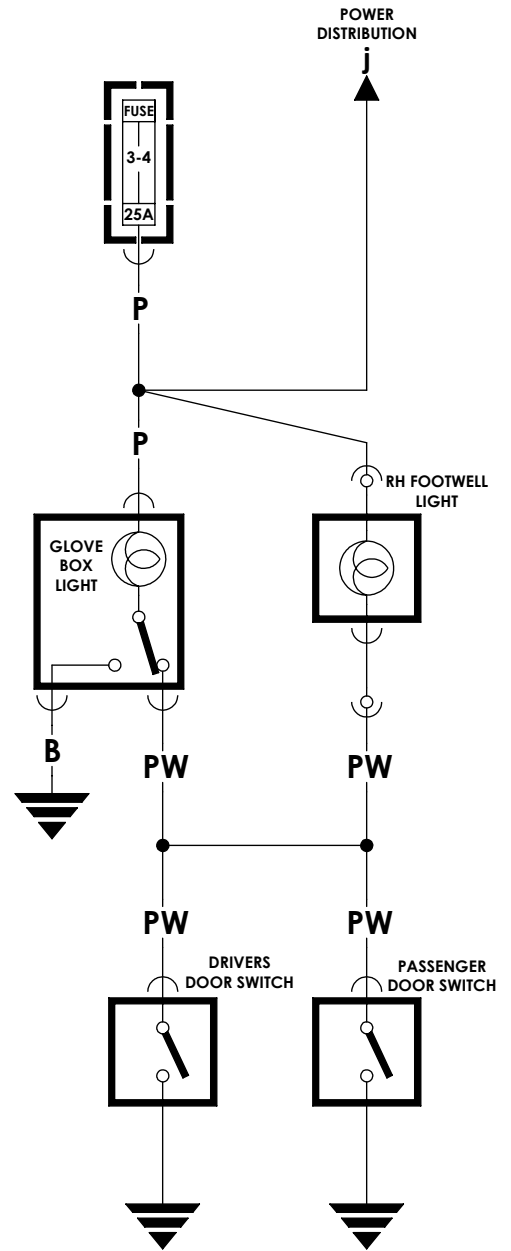

INTERIOR LAMP CIRCUIT
(SALOON)
86M2569

INTERIOR LAMP CIRCUIT
(CABRIOLET)
86M2570

- | | | | |
|---|--------|----|-------------|
| P | PURPLE | B | BLACK |
| R | RED | G | GREEN |
| S | SLATE | K | PINK |
| U | BLUE | LG | LIGHT GREEN |
| W | WHITE | N | BROWN |
| Y | YELLOW | O | ORANGE |

ROVER
MINI REPAIR MANUAL
1992 - 1996
AKM7169

SECTION: ELECTRICAL
PAGE: 16

SHEET SIZE: 8-1/2" X 11" AT 100%